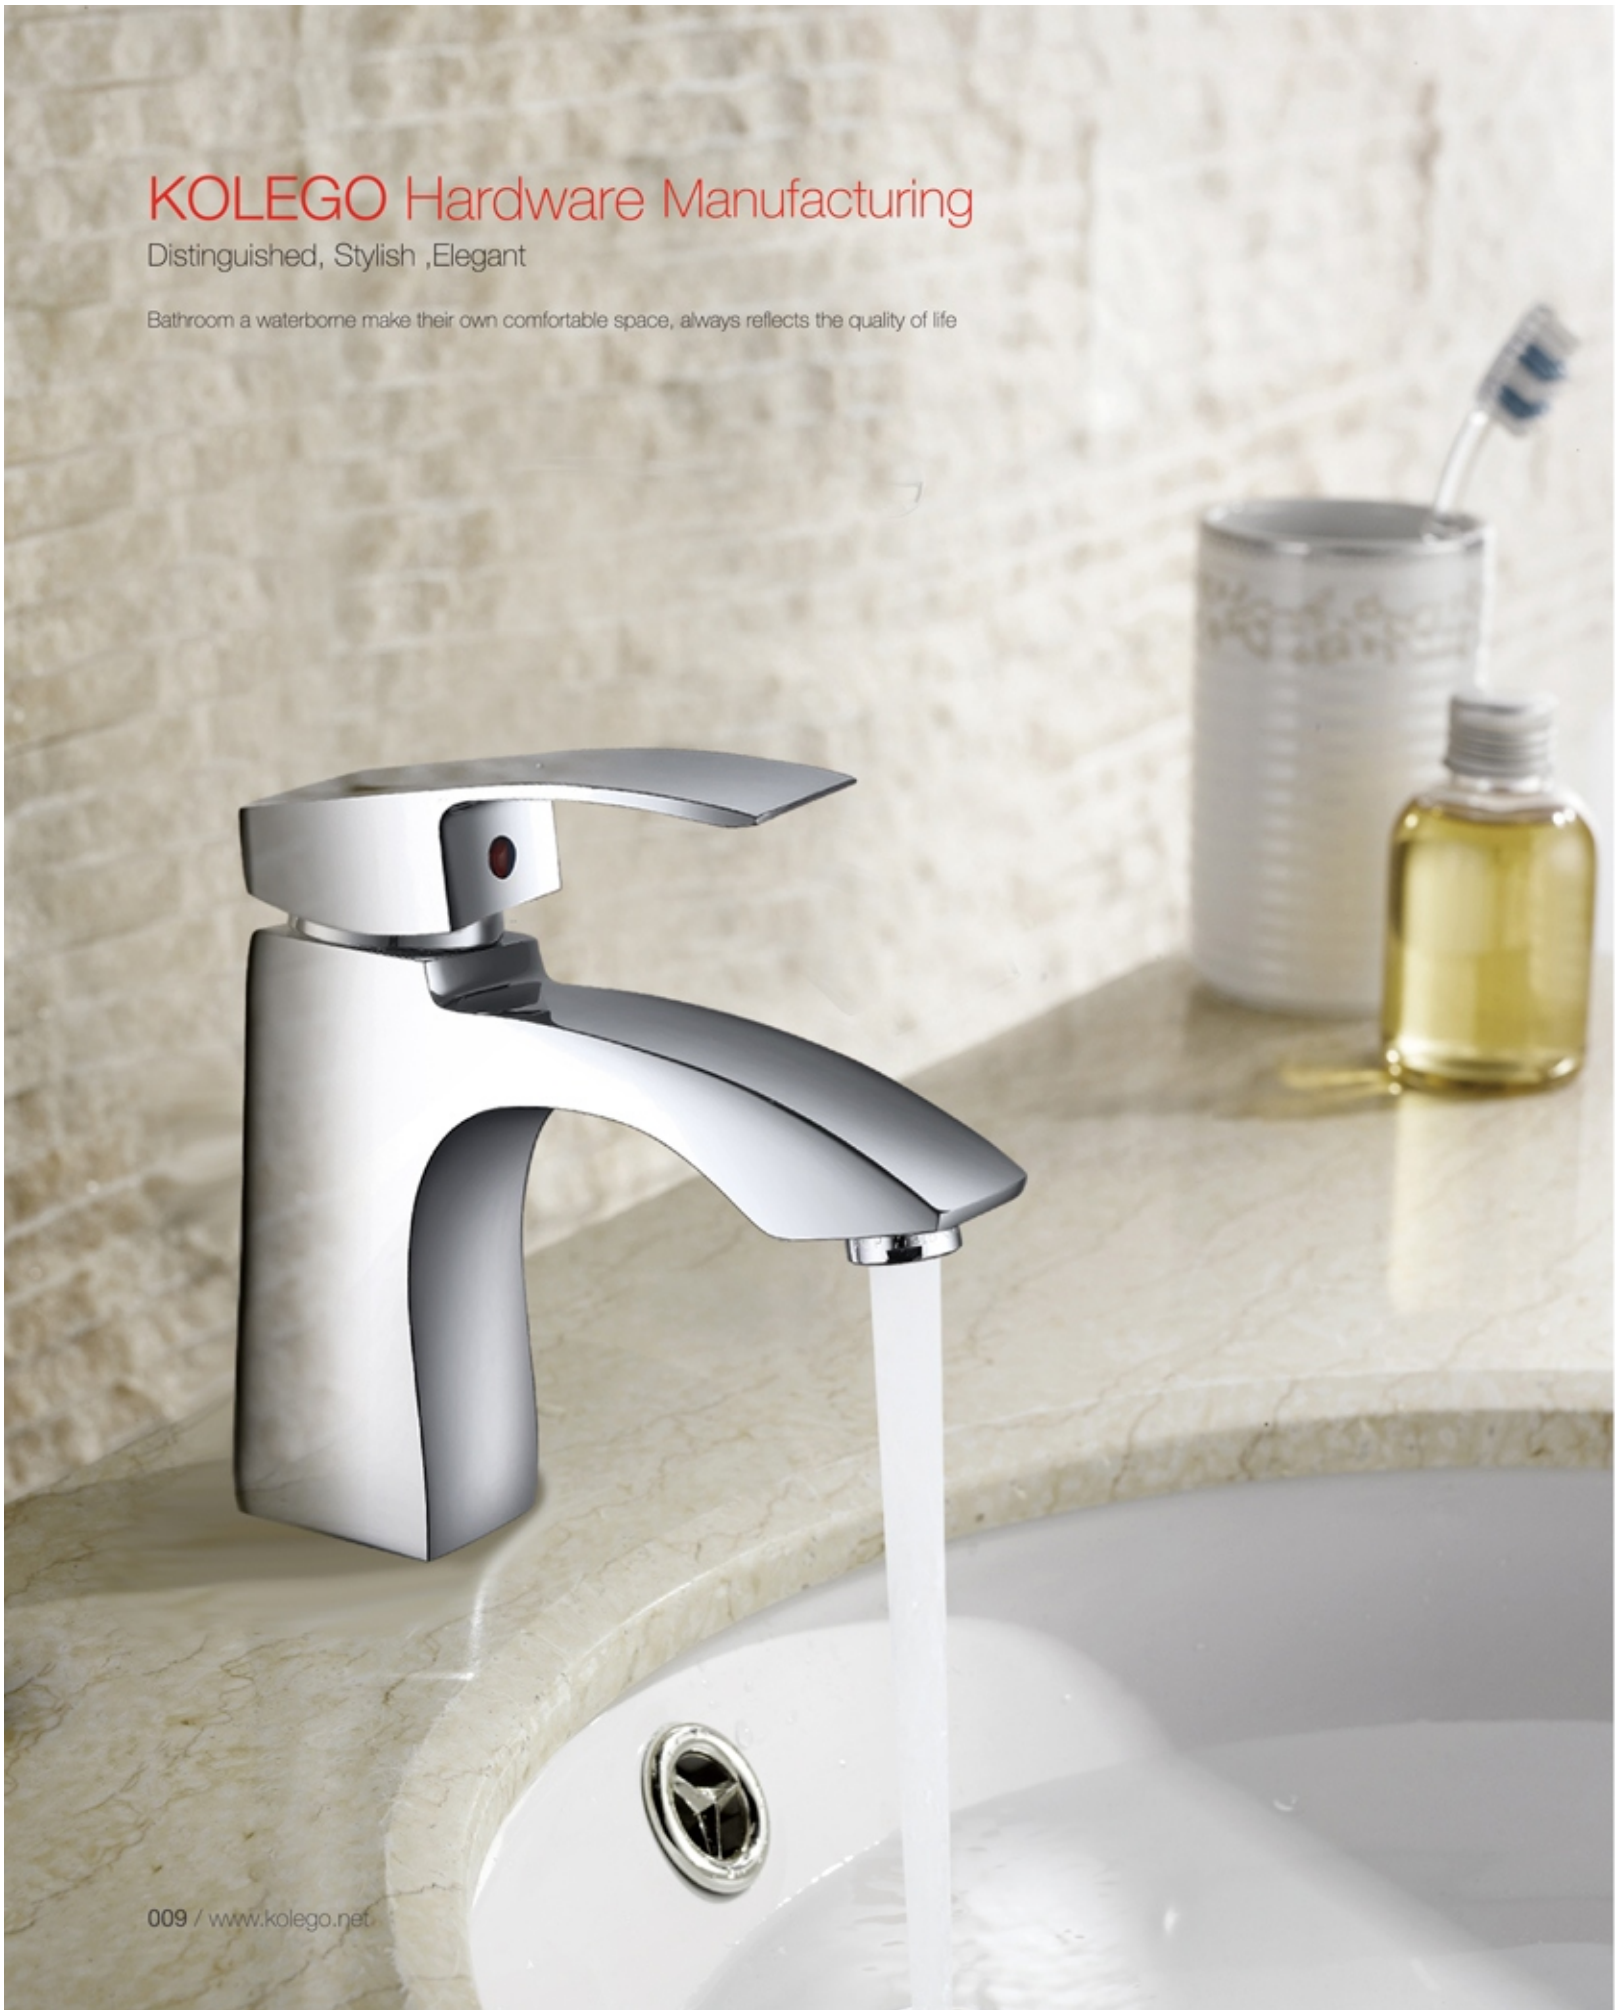

GLG20110504

Single Lever shower Faucet
Material: Brass
Finish: Chrome Plating

KOLEGO Hardware Manufacturing

Distinguished, Stylish ,Elegant

If you are seeking for an exquisite and cutie style, then the GLG20110600 series is the ideal one that accommodates your preference. It stands out by the smart shape with refined curvy lines which is suitable for limited space,e.g an office-located basin. A counterpart of primary size is also offered in this series for a collection.

GLG20110600 (ϕ 40mm) Series

GLG20110601

Single Lever Lavatory Faucet
Material: Brass
Finish: Chrome Plating

GLG20110602

Single Lever Bidet Faucet
Material: Brass
Finish: Chrome Plating

GLG20110603

Single Lever Bath/shower Faucet
Material: Brass
Finish: Chrome Plating

GLG20110604

Single Lever shower Faucet
Material: Brass
Finish: Chrome Plating

KOLEGO Hardware Manufacturing

Distinguished, Stylish ,Elegant

Bathroom a waterborne make their own comfortable space, always reflects the quality of life